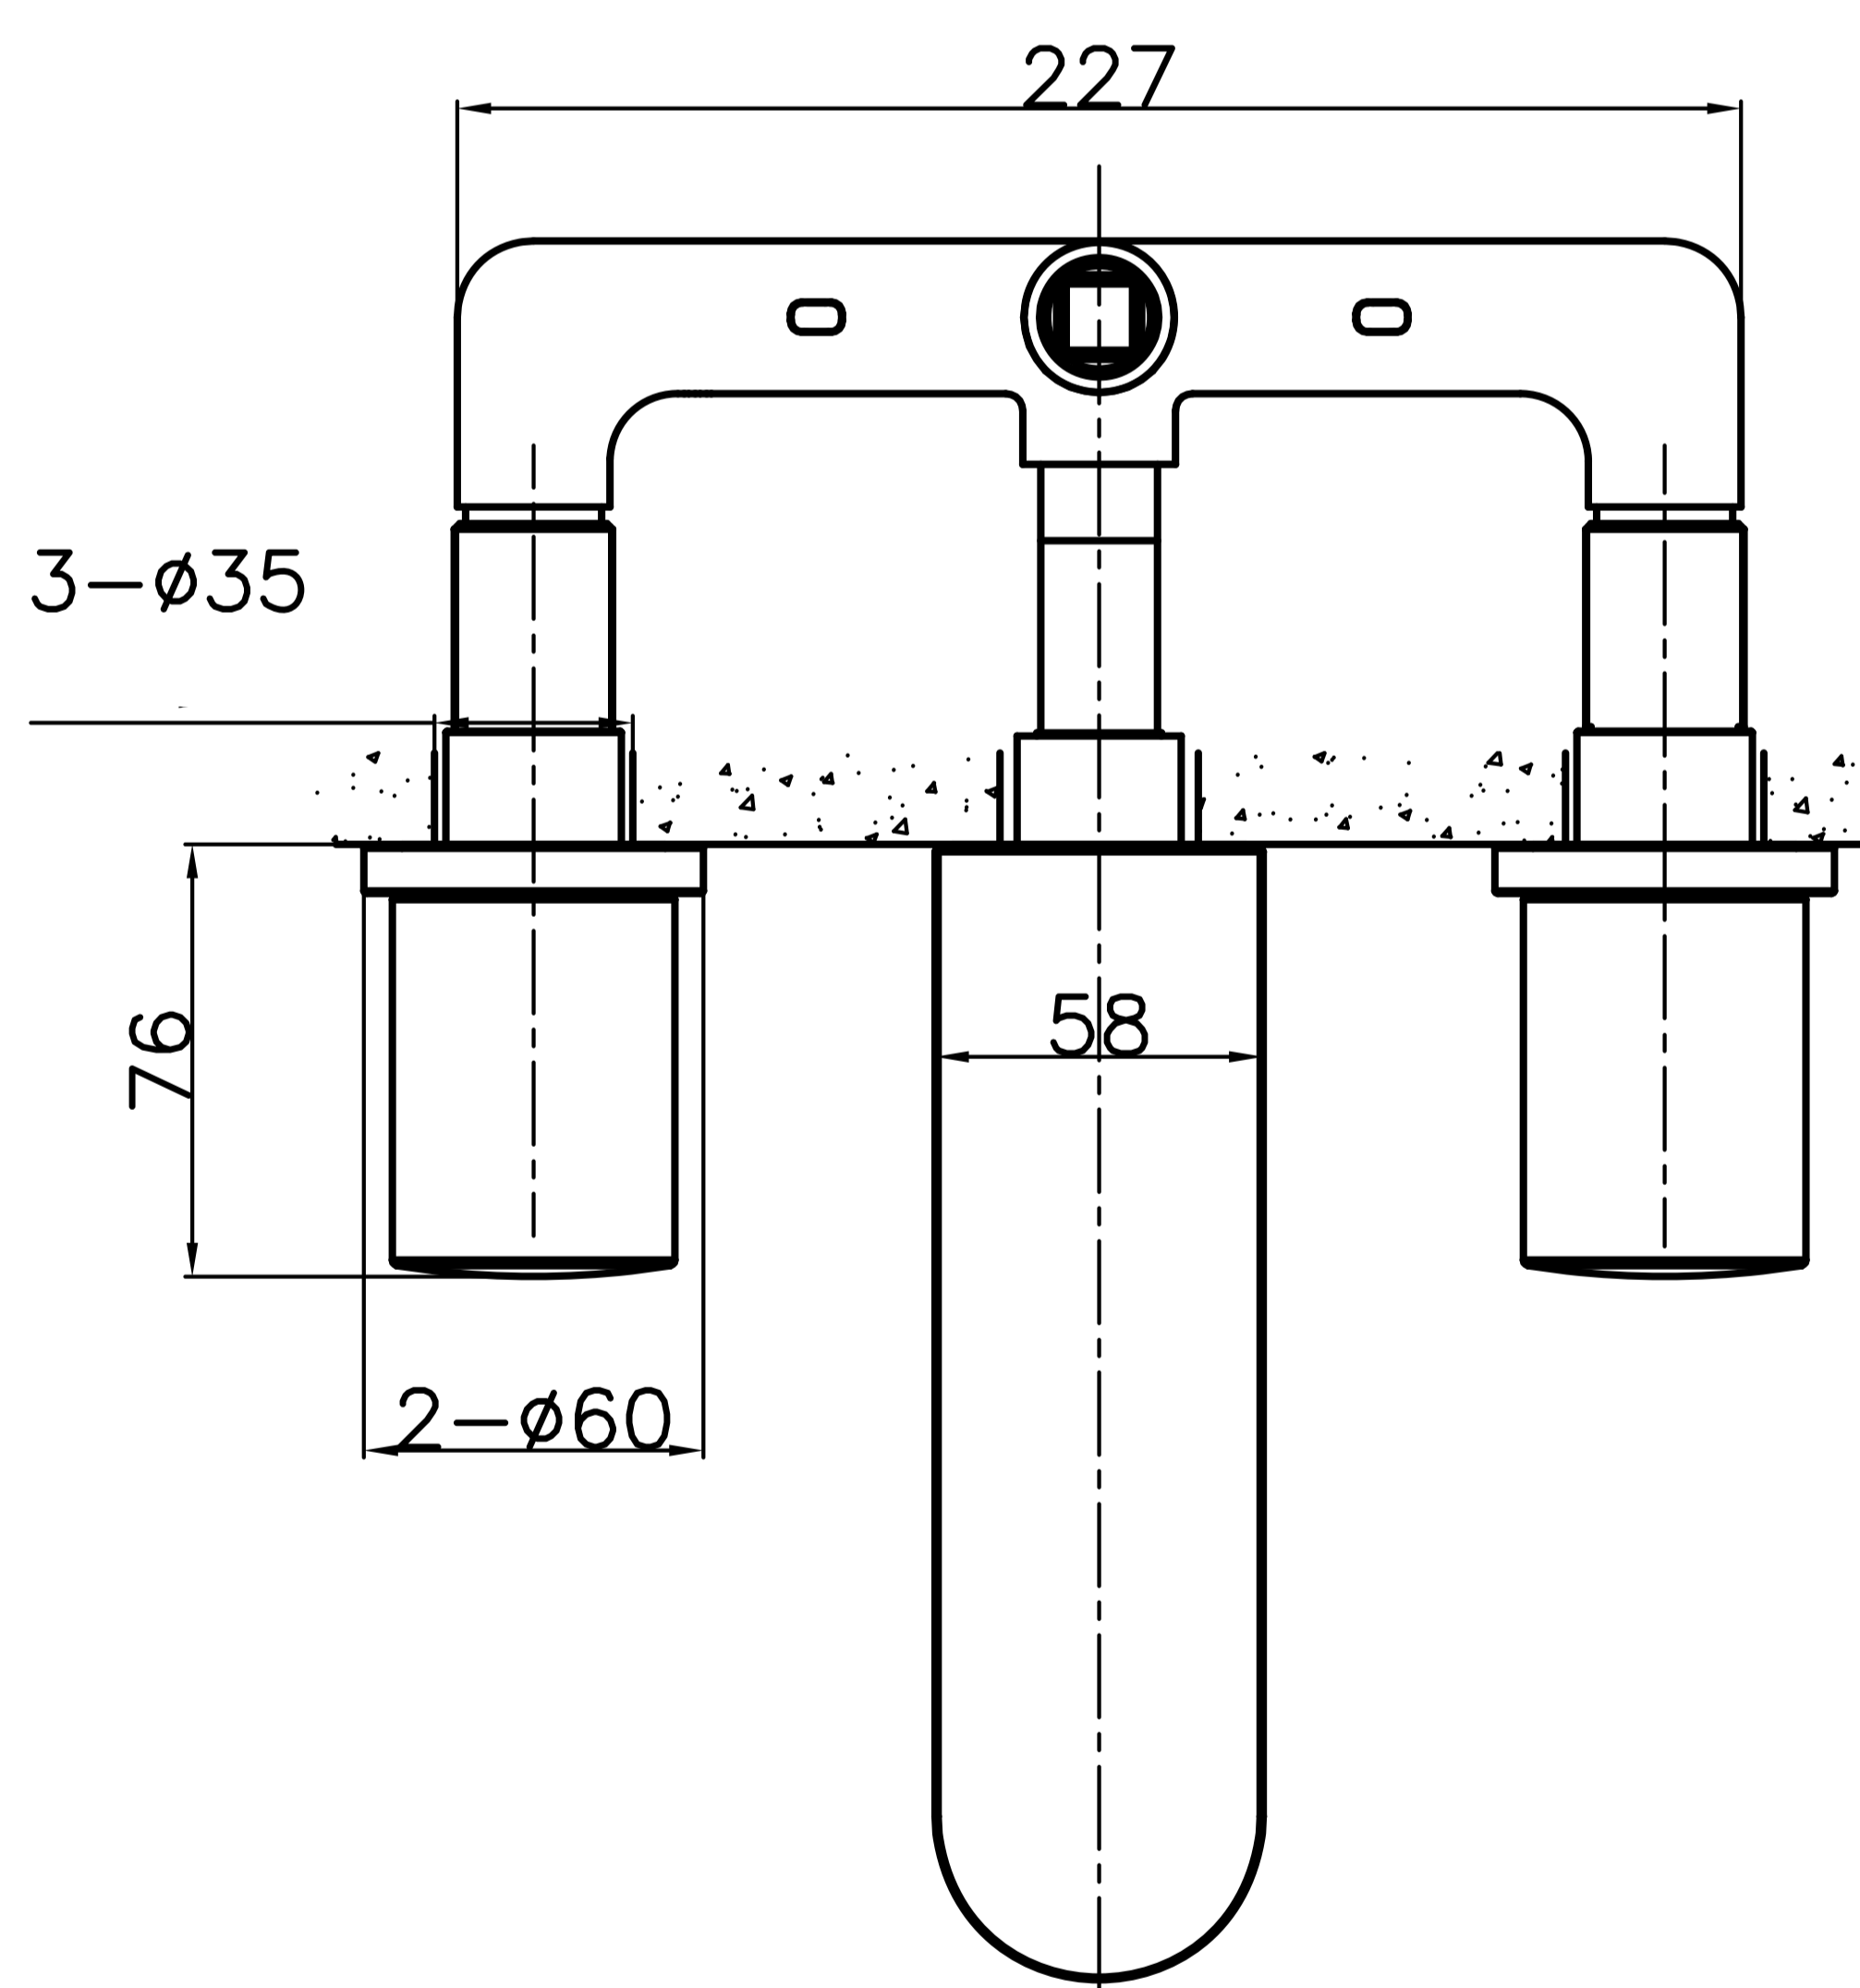

Wall Mounted Wash Basin Mixer

Product Code : **1329**

Technical Drawing

All dimension are in **mm**