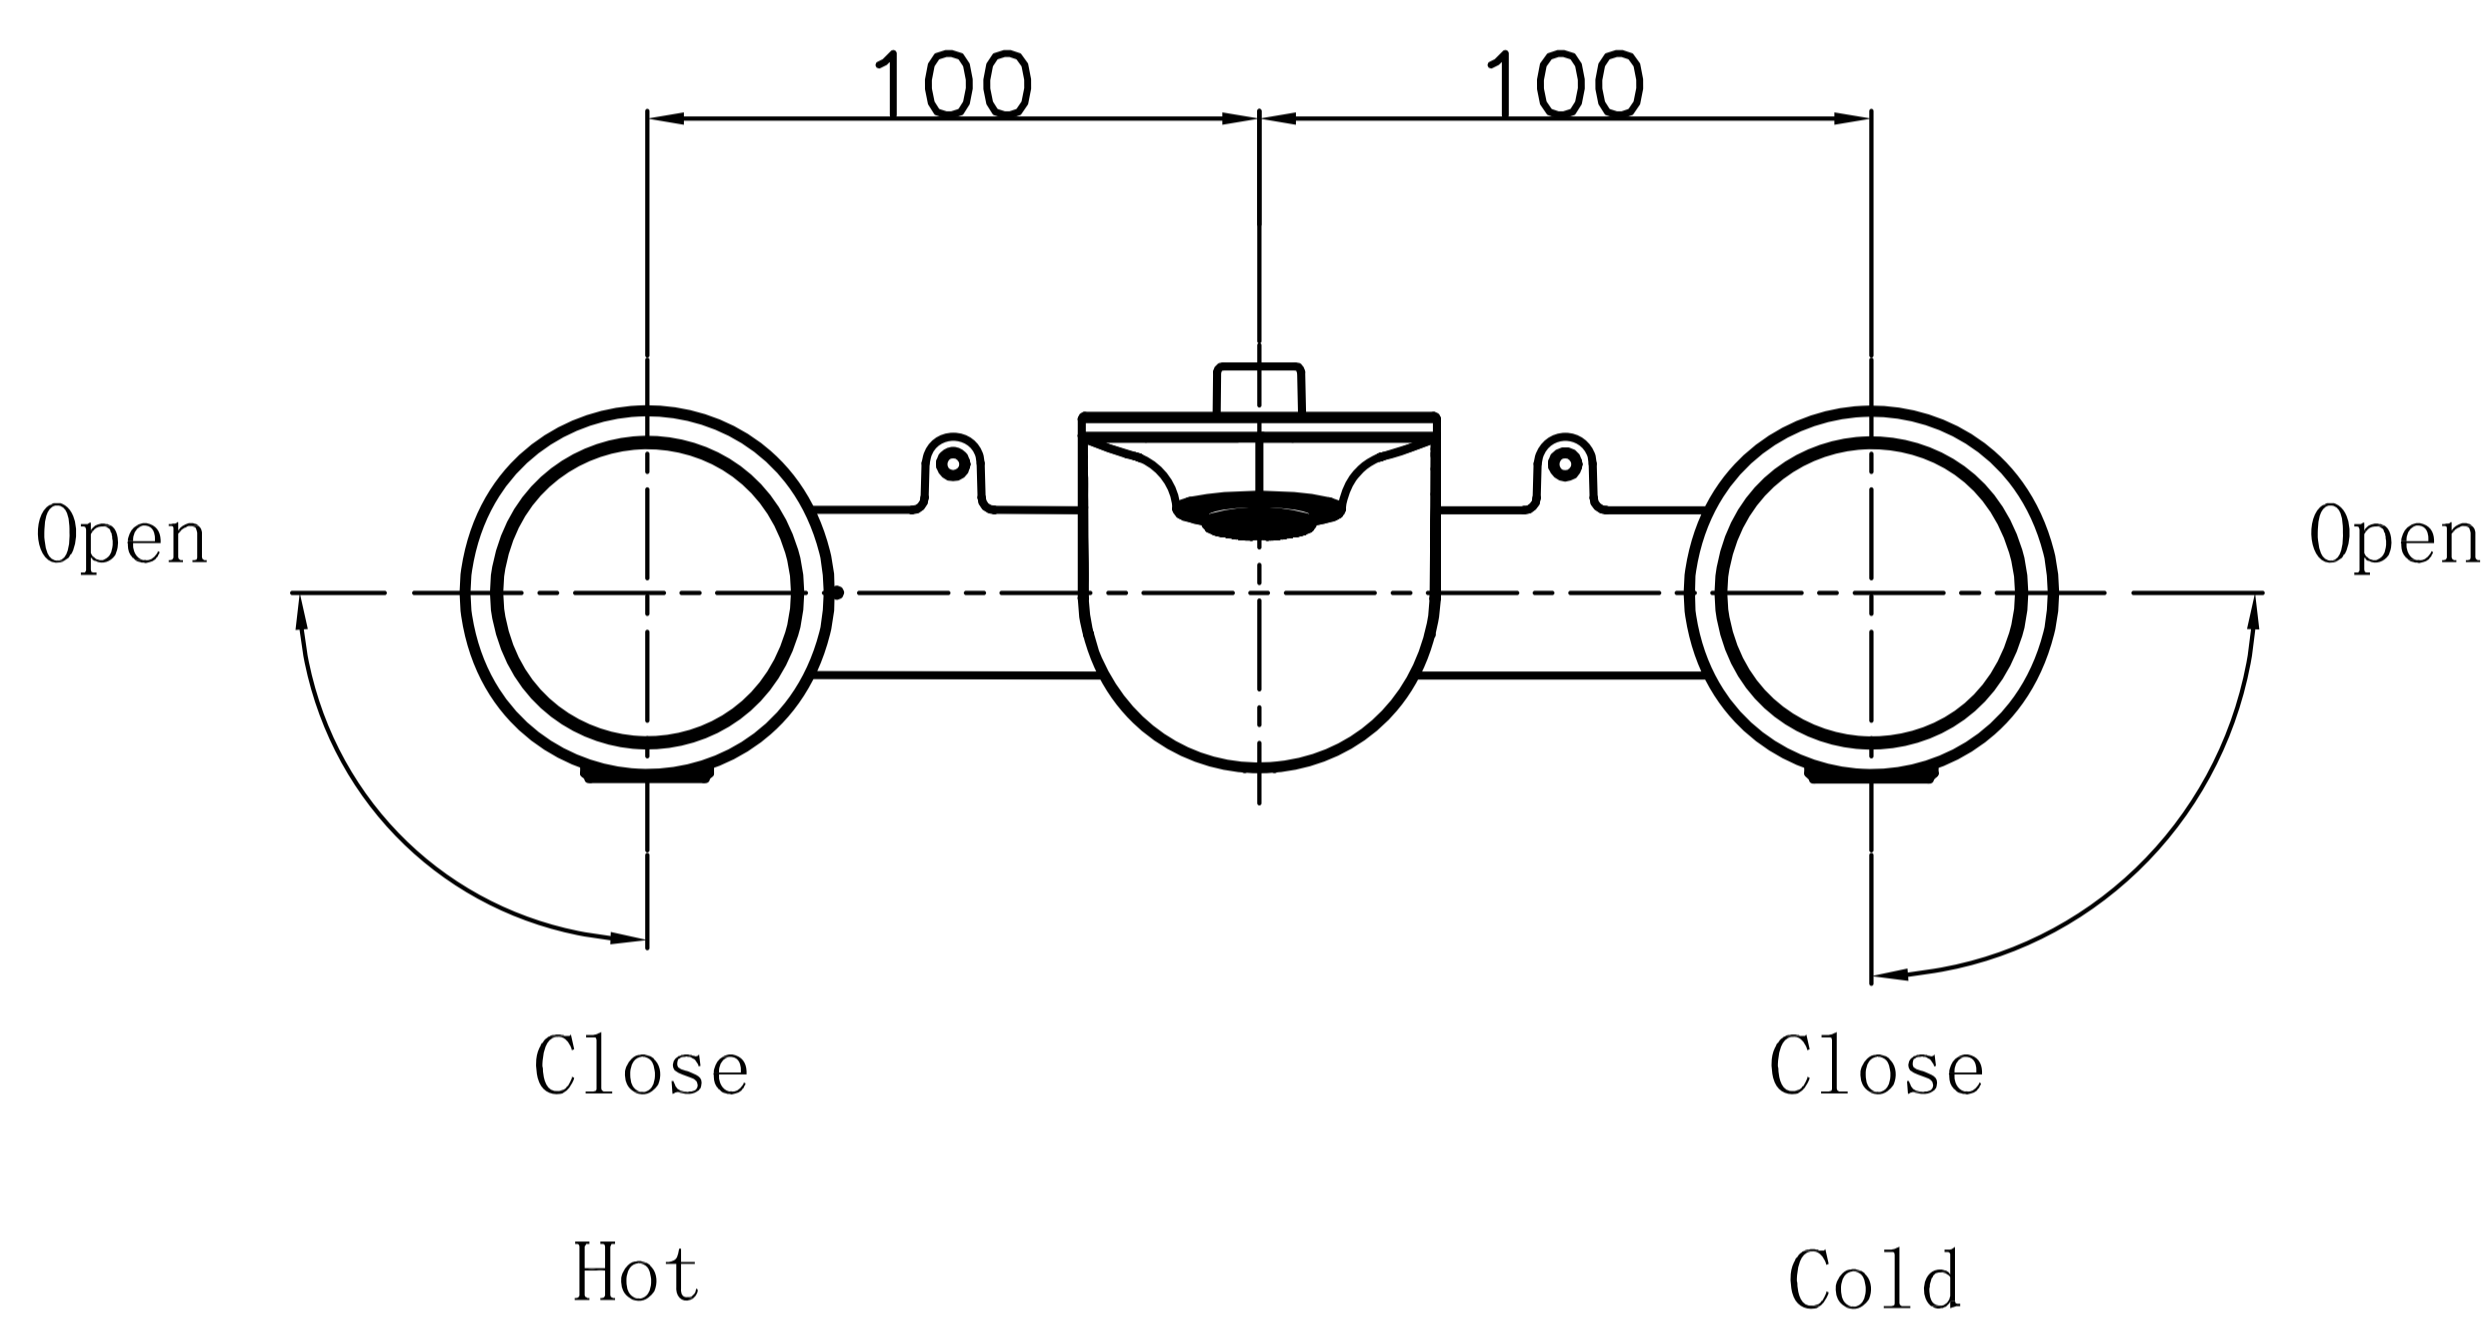

Wall Mounted Wash Basin Mixer

Product Code : **1329**

Technical Drawing

All dimension are in **mm**