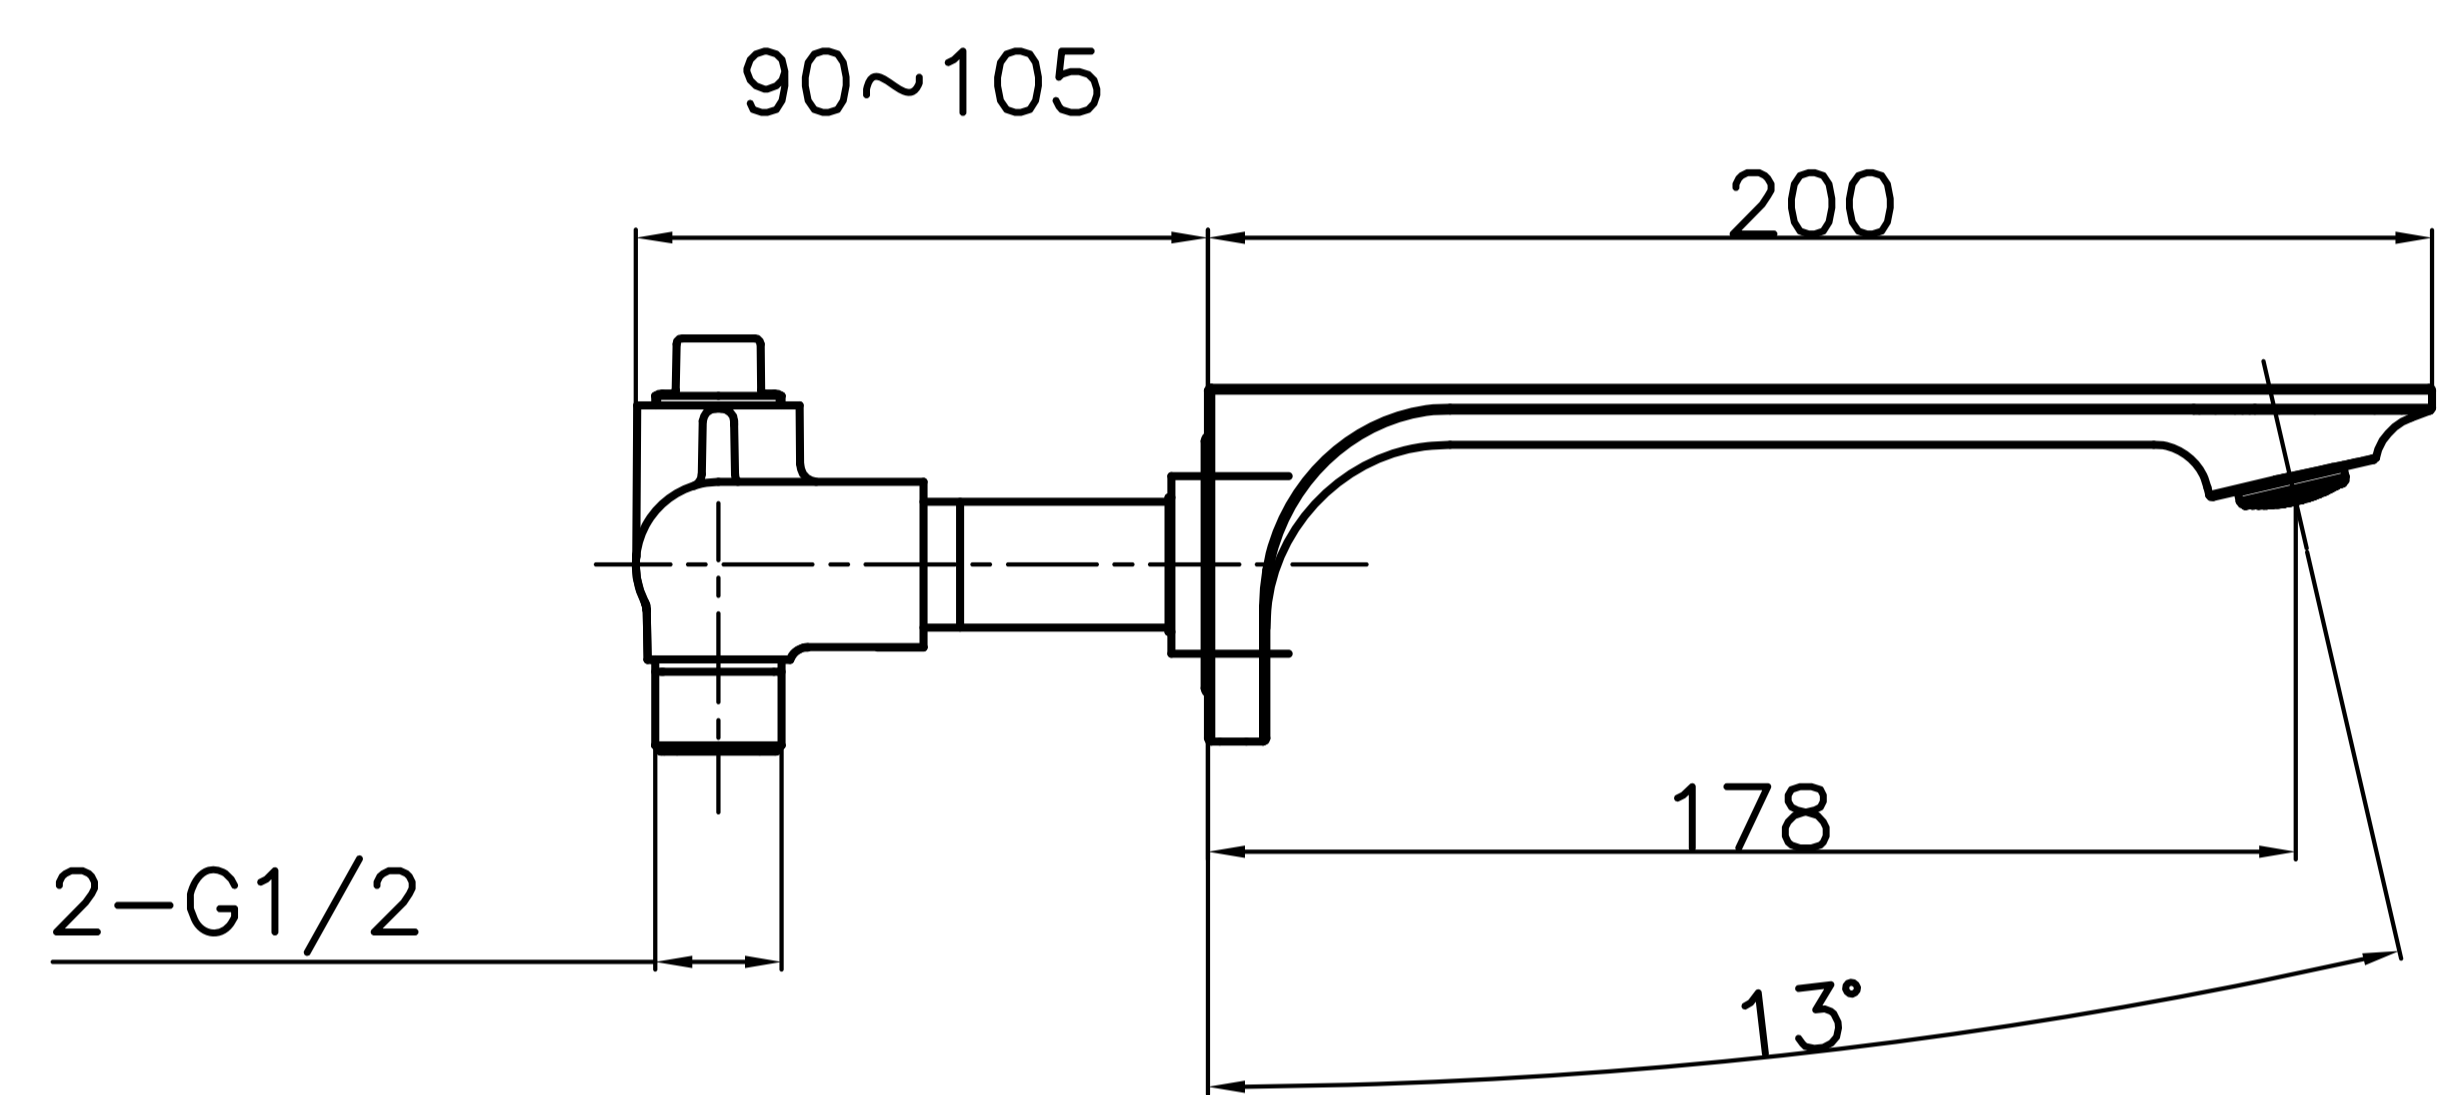

Wall Mounted Wash Basin Mixer

Product Code : **1329**

Technical Drawing

All dimension are in **mm**